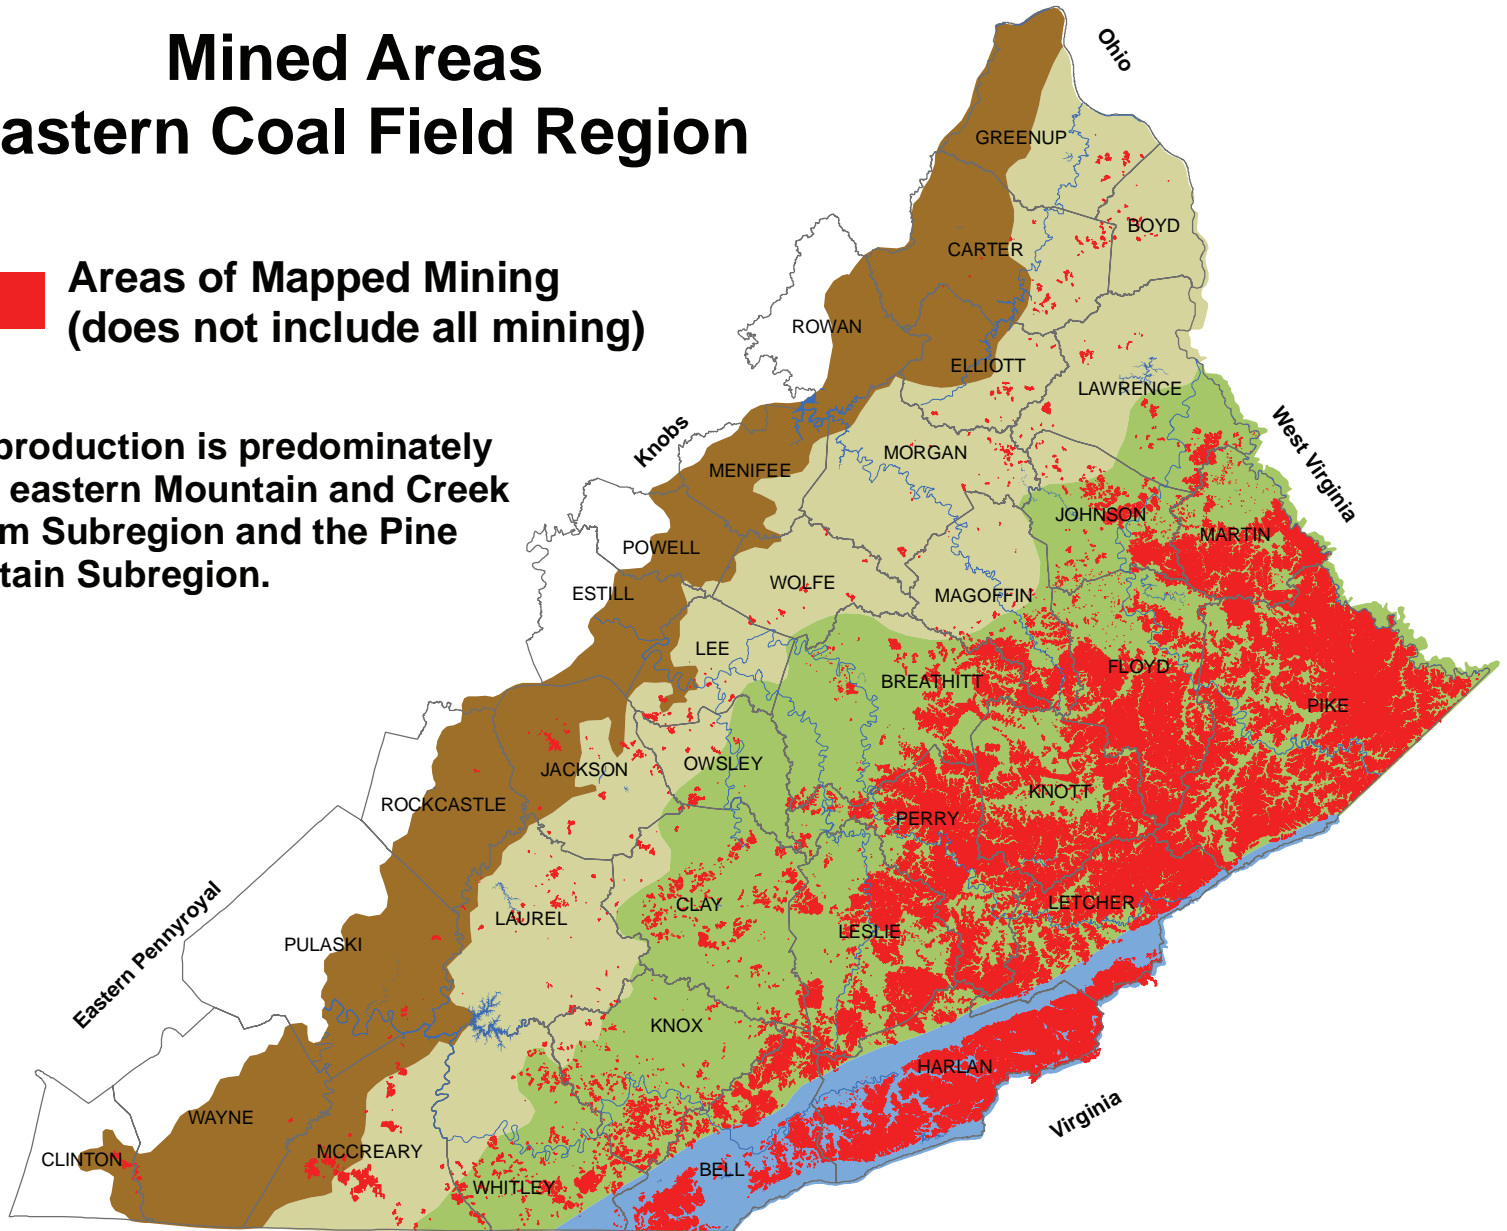

Mined Areas Eastern Coal Field Region

 **Areas of Mapped Mining
(does not include all mining)**

Coal production is predominately in the eastern Mountain and Creek Bottom Subregion and the Pine Mountain Subregion.

Subregion

 **Cumberland Escarpment**

 **Mountain and Creek Bottom**

 **Cumberland Plateau**

 **Pine Mountain**